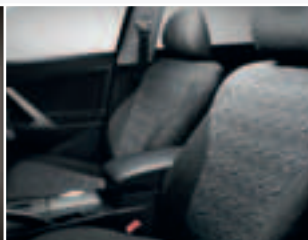

A SERVICE PLAN THAT IS GENUINELY BETTER FOR YOUR NEW CAMRY.

Nobody knows the intuitive new Toyota Camry like a Toyota trained technician. So to make your new Camry experience even better, it now comes with a fixed price standard scheduled service plan for the first three years or 60,000 kilometres, which ever comes first. (Up to the first four standard scheduled services).

Terms and conditions apply. See your dealer or toyota.com.au/advantage for more information.

TOYOTA ADVANTAGE
oh what a feeling!

6-IN-DASH MP3 COMPATIBLE CD CHANGER & RADIO (AUDIO UPGRADE)
Applicable for Altise only.

SATELLITE NAVIGATION AUDIO SYSTEM* (AUDIO UPGRADE)

*Current Satellite Navigation Systems cover major capital and primary national road networks as well as offering some coverage of regional areas.

Applicable for Altise, Ateva and Sportivo.

SEAT COVERS - FRONT & REAR (SOLD SEPARATELY)
Front and Rear - Grey applicable for Altise and Ateva.
Front and Rear - Stone applicable for Ateva only.

SAFETY WARNING: *Fitment of Front Seat Covers which are not compatible with Front Seat Side airbags may adversely affect airbag deployment and may result in serious injury.*

CARPET FLOOR MATS (FRONT AND REAR SET)
Front and Rear Set - Grey applicable for all Camry grades.
Front and Rear Set - Stone applicable for Ateva and Grande.

SCUFFGUARD
Applicable for all Camry grades.